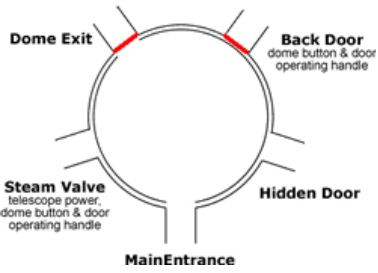

Riven Cheats

Temple

Jungle

Boiler

Survey

Prison

Green

Red